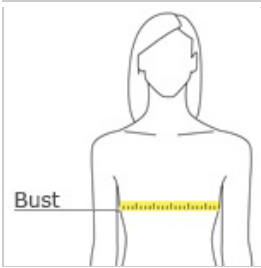

UNDER ARMOUR.

Under Armour® Ladies Custom Tech Polo. 1309537

Signature Moisture Transport System wicks sweat and dries fast
Anti-odor technology prevents the growth of odor causing microbes
Ladies Loose Fit
Self-fabric collar
1-Button Placket
Hemmed sleeves
Contrast color piping on shoulder and sleeve

HOW TO MEASURE

BUST

With arms down at sides, measure around the upper body, under arms and around the fullest part of the bust.

SIZE CHART

	XS	S	M	L	XL	2XL
Size	0-2	4-6	8-10	12-14	16	18
Bust	31-33	33.5 - 35.5	36-38	38.5 - 40.5	41-43	43+